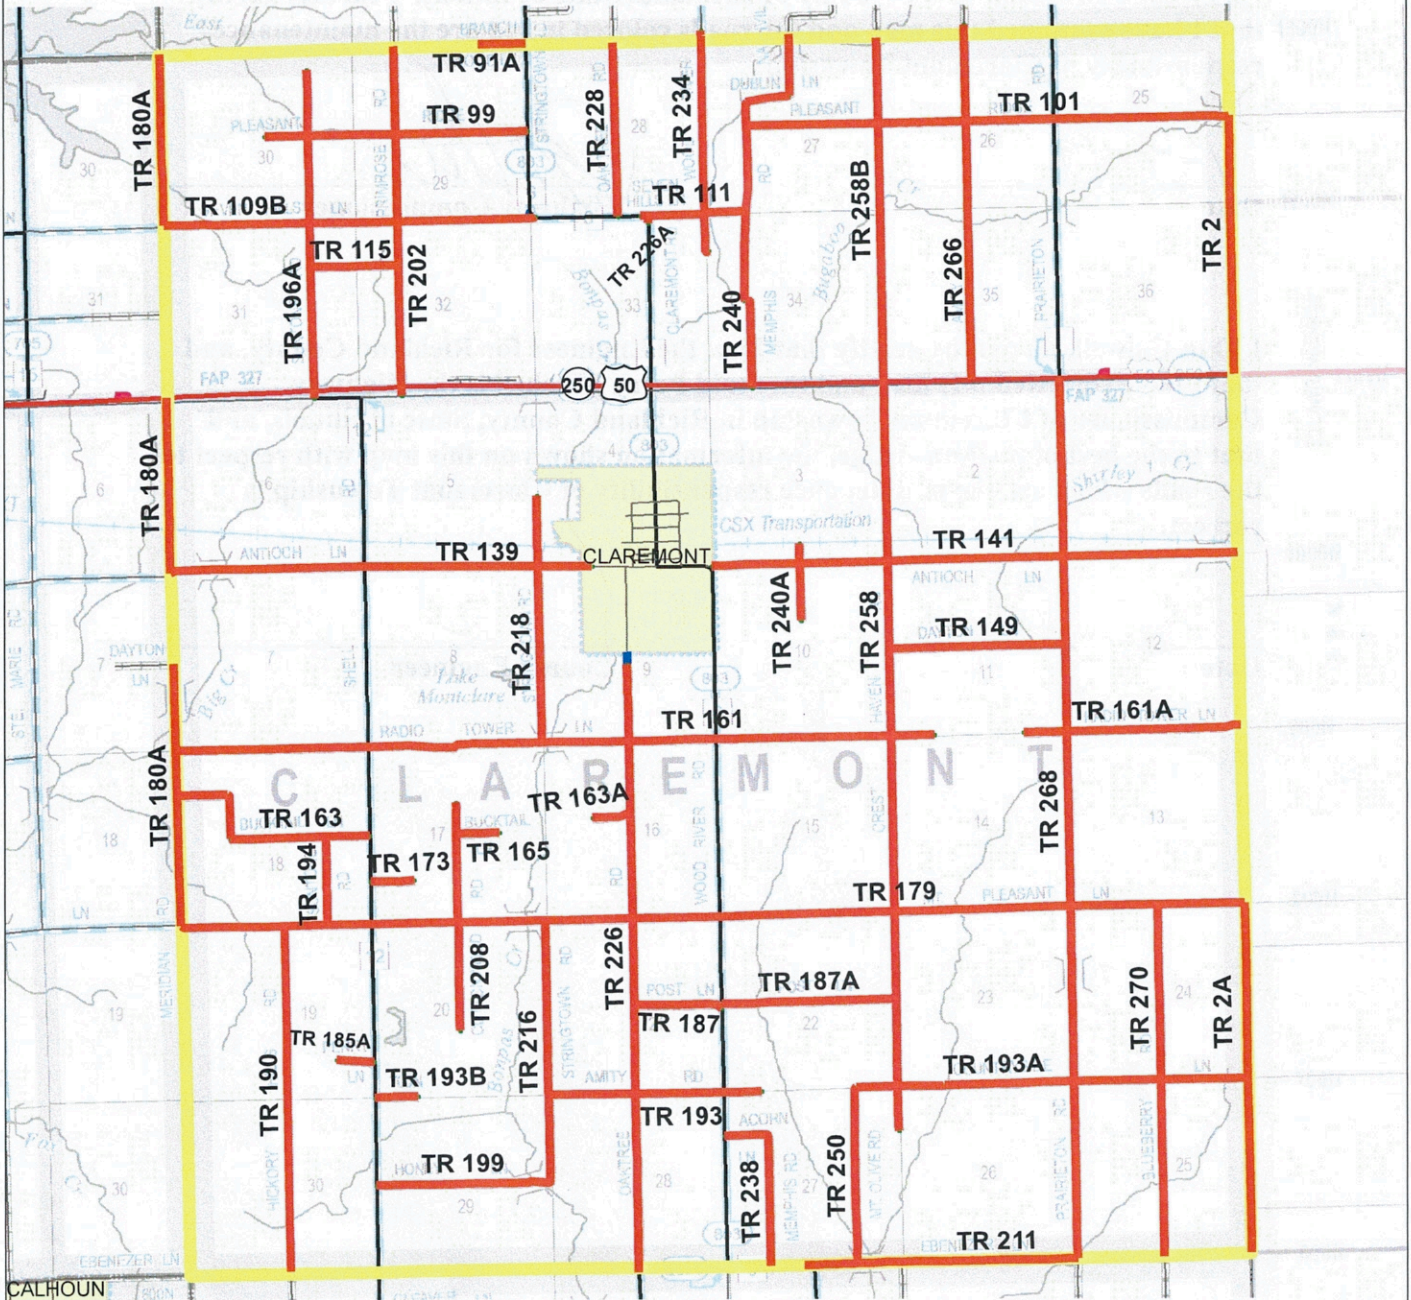

Maintenance Responsibilities for CLAREMONT TWP RICHLAND County

- TOWNSHIP MAINTAINED AND RECEIVING MFT FUNDS
- CLOSED OR UNPASSABLE