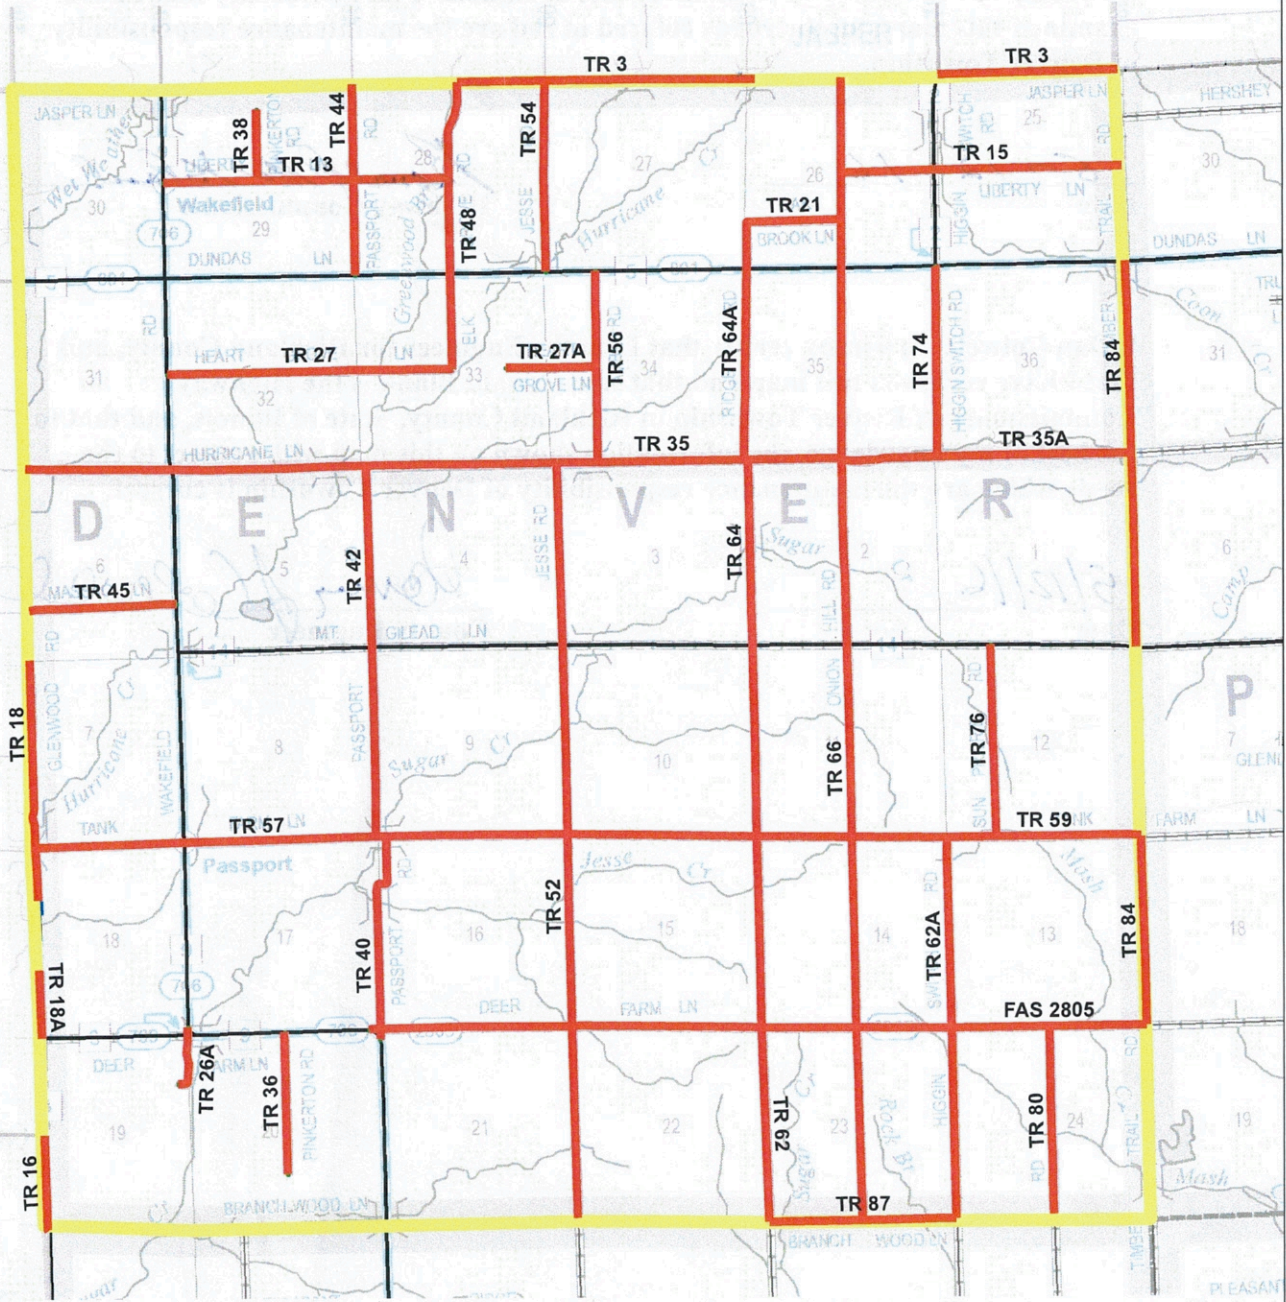

Maintenance Responsibilities for DENVER TWP RICHLAND County

- TOWNSHIP MAINTAINED AND RECEIVING MFT FUNDS
- CLOSED OR UNPASSABLE