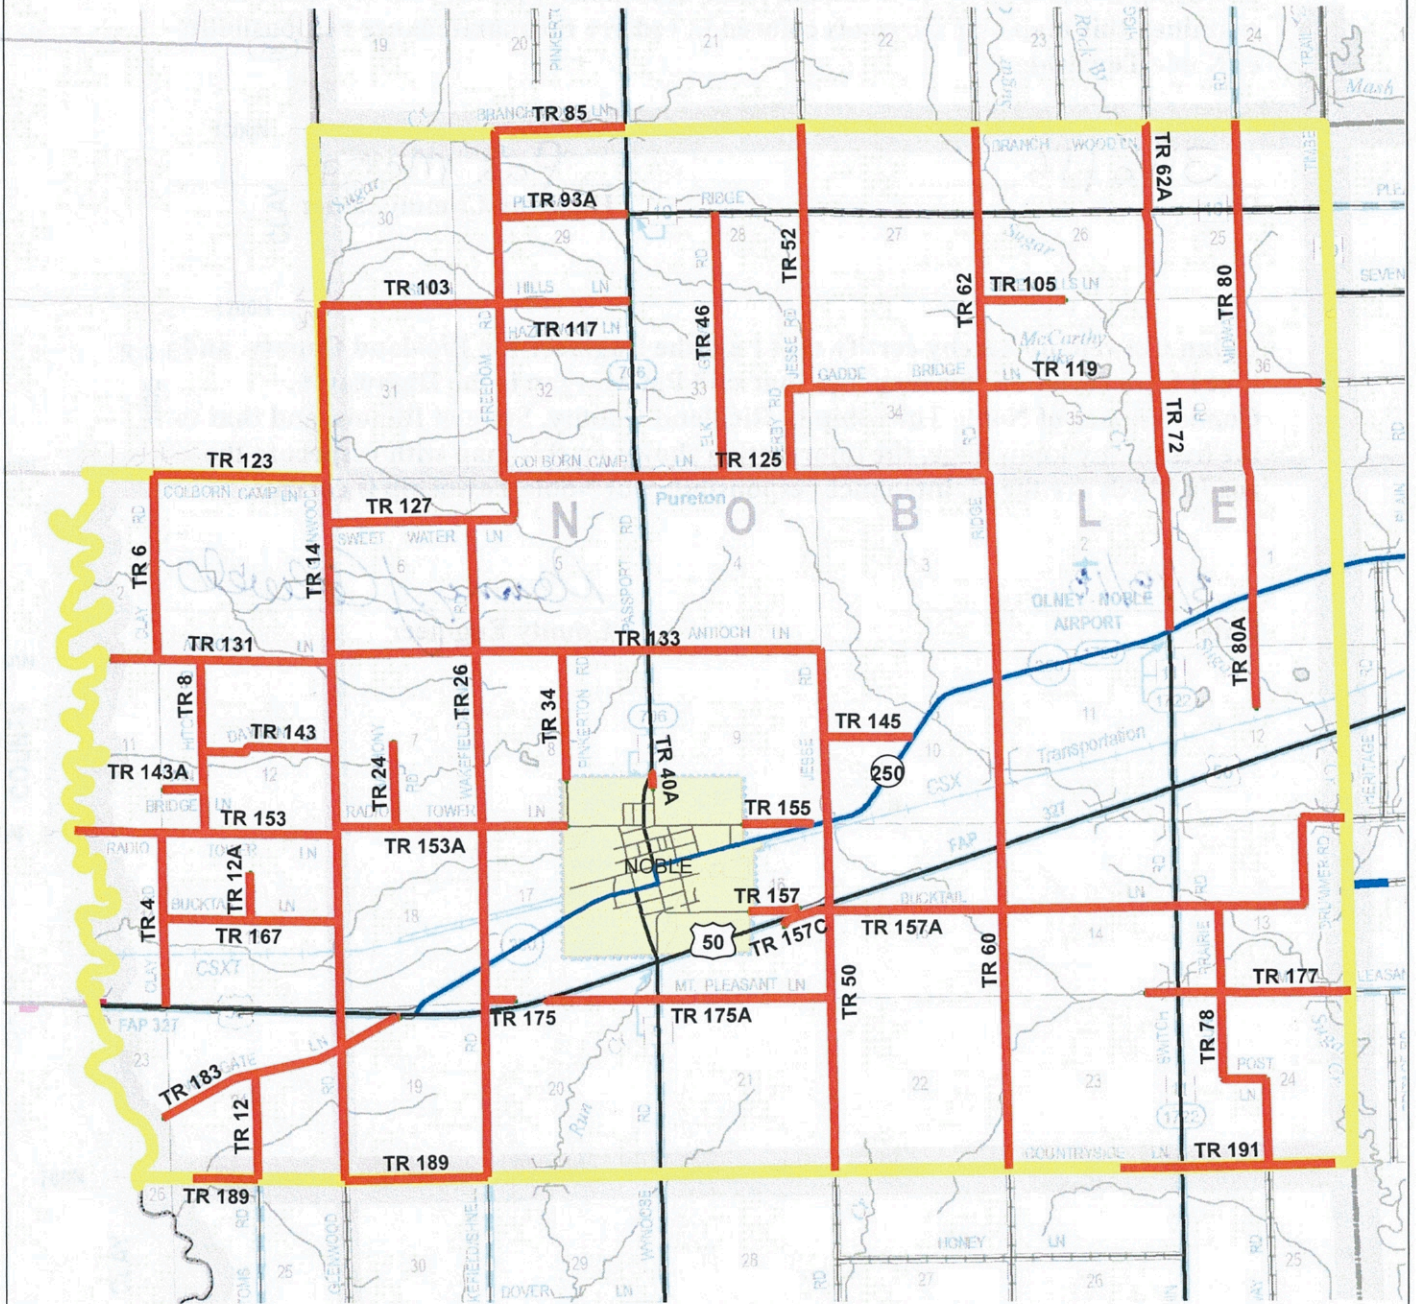

Maintenance Responsibilities for NOBLE TWP RICHLAND County

- TOWNSHIP MAINTAINED AND RECEIVING MFT FUNDS
- CLOSED OR UNPASSABLE