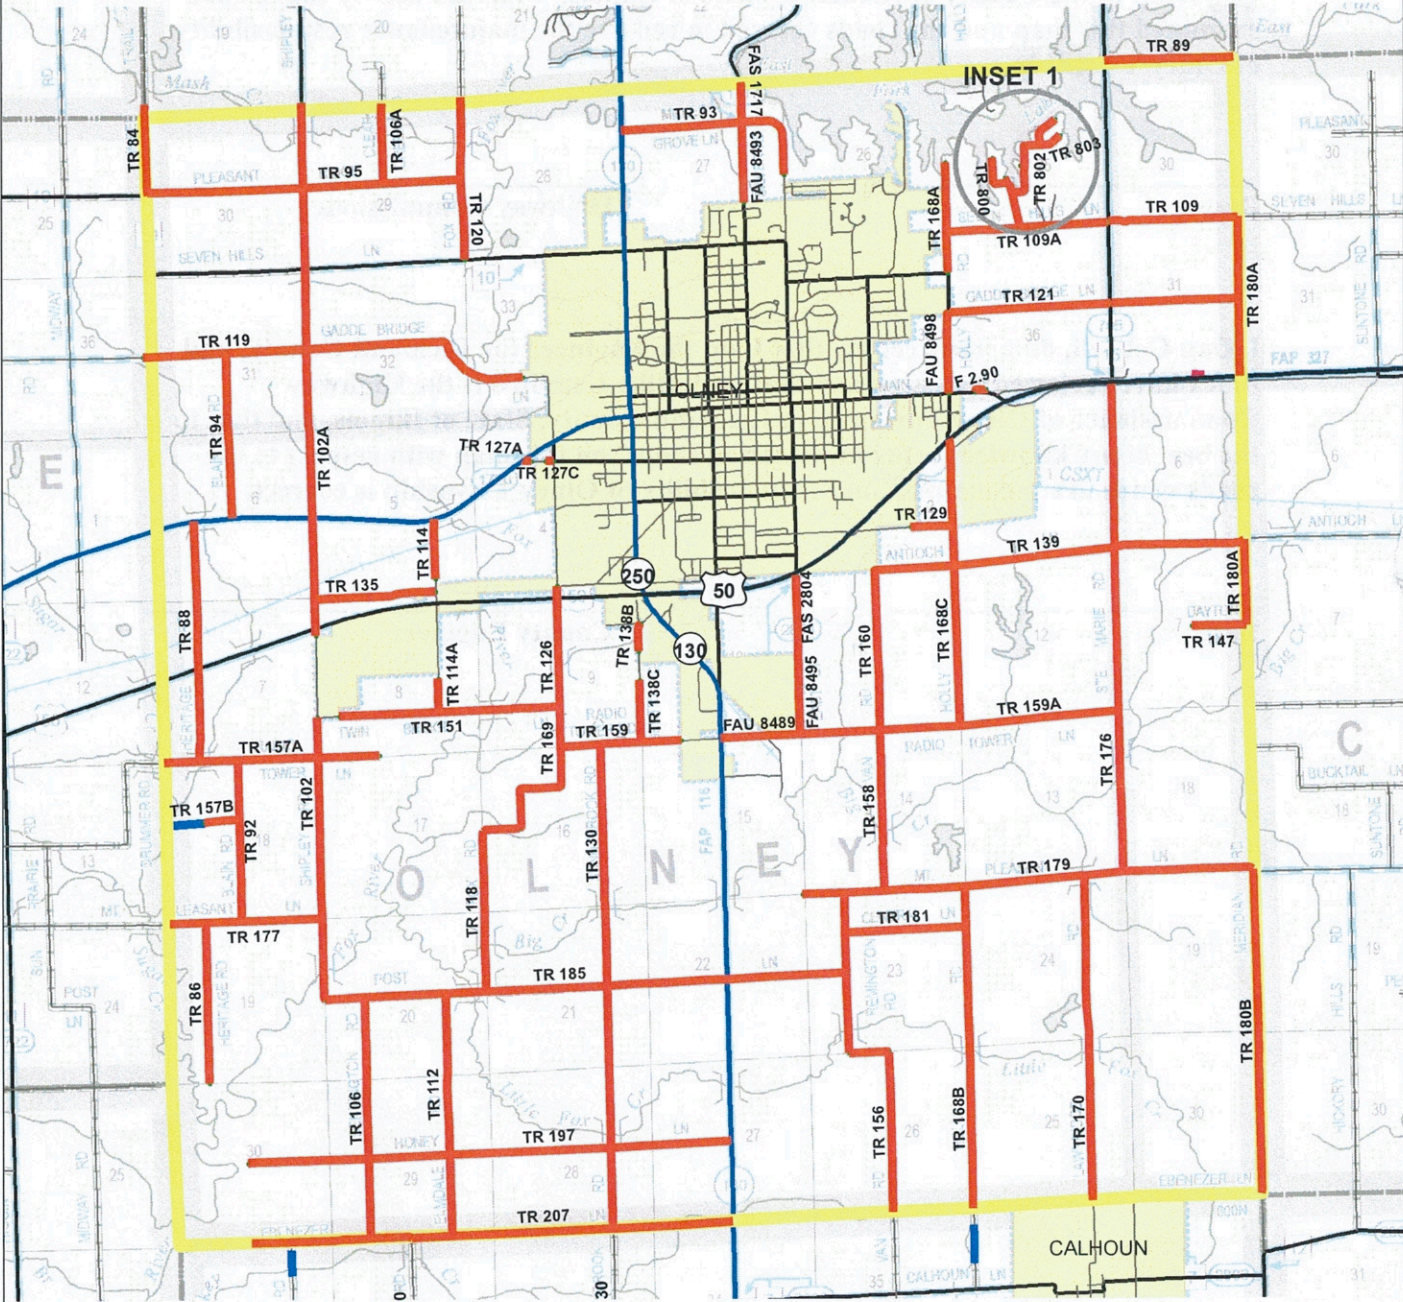

# Maintenance Responsibilities for OLNEY TWP

## RICHLAND County

- TOWNSHIP MAINTAINED AND RECEIVING MFT FUNDS
- CLOSED OR UNPASSABLE